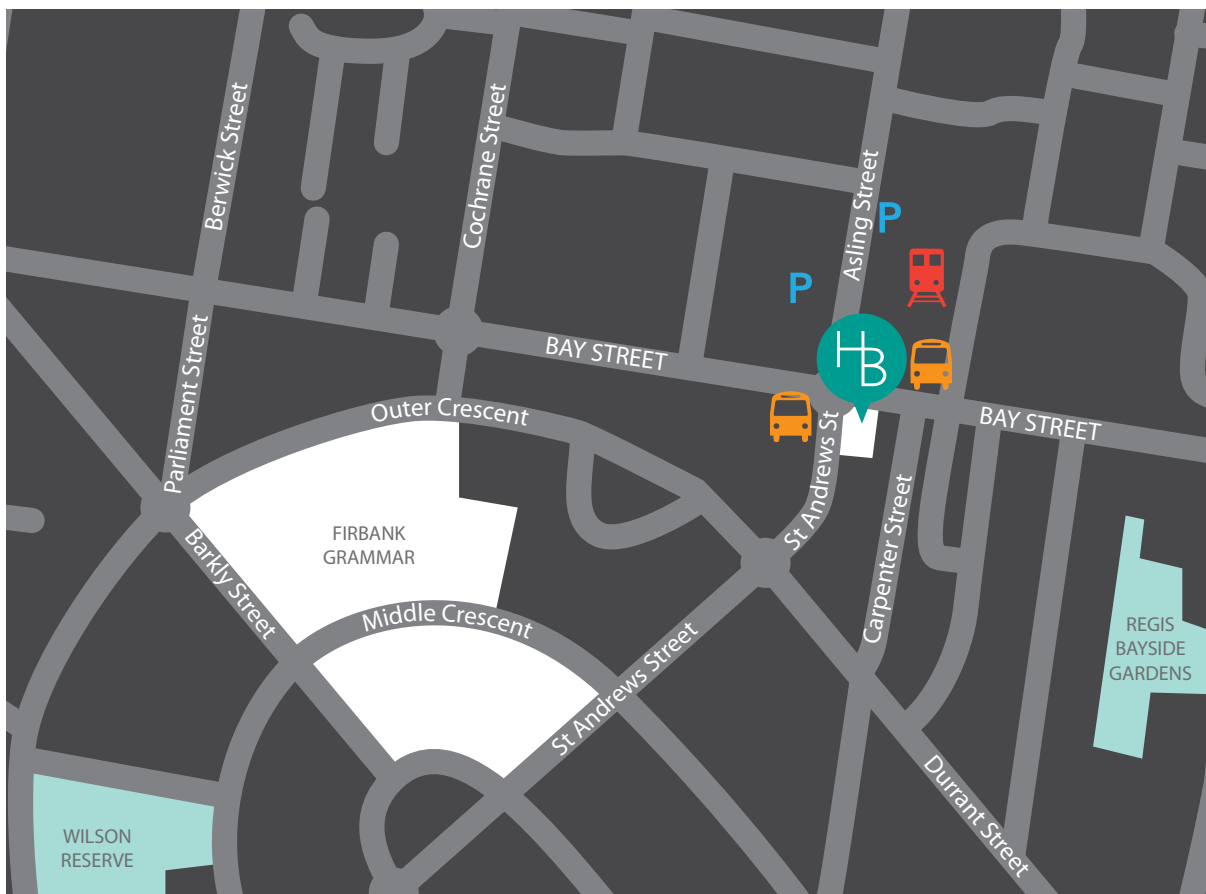

GETTING THERE

PUBLIC TRANSPORT

Located on the corner of Bay Street & St Andrew's Street Hotel Brighton is easy to public transport & by car. North Brighton station which is on the Sandringham line is a 2 minute walk from the hotel.

The North Brighton Station & Bay St/St Andrews bus stops are mere steps from the front door for route numbers 216, 219, 600, 626, 703, 823, 922 & 923

TAXI

Ask your friendly bar staff to call a taxi for you or hail one on Bay Street. With the station nearby they are never too far away.

BY CAR

You will find ample street parking available, although you should be wary of the parking inspectors as they are notoriously quick on the button. The station car park off Asling Street is available for public use otherwise the closest paid car parking is available at:

Brighton on Bay

1 Asling St, Brighton

 TRAIN  BUS  PARKING